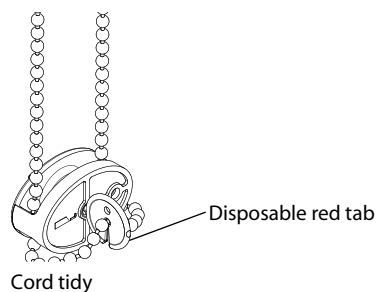

Child Safety - BS EN 13120 Guidelines for Window Blinds

The standards are applicable to all homes, all public buildings and any other premises where babies and young children aged 0 - 42 months are likely to have access or be present. Exceptions where the legislation may not apply are where internal blinds are installed in premises where children are unlikely to have access with examples being factories, laboratories, etc.

We can take orders where the fixing height is unknown, and as such will be providing products that meet the standard as stated in option ① for each type of operation control. If the fitting height is provided then blinds will be manufactured to the regulations stated in option ②

- ① If fixing height is unknown
  - Blind drop < 2.5 metres, the chain length can be < 1 metre.
  - Blind drop > 2.5 metres, the chain length must be drop of blind minus 1.5 metres.
- ② If fixing height known
  - All blind drop sizes, distance between floor and bottom of chain must be greater than 1.5 metres.
- ③ Cord tidy
  - Affix a cord tidy to the wall at the maximum distance possible from the blind control mechanism ensuring all operating cords are taut (chain no more than 50mm apart at entry/exit of cord tidy).

- ① If fixing height unknown
  - Blind drop < 2.5 metres, the chain length must be max 2/3 blind drop.
  - Blind drop > 2.5 metres, the chain length must be max 2/3 blind drop.
- ② If fixing height known
  - All blind drop sizes, distance between floor and bottom of chain must be greater than 0.6 metres.
- ③ Chain must be fitted with 2 x Easybreak connectors 200mm apart
  - Will break apart when excessive force is exerted on the chain.

Products under this category