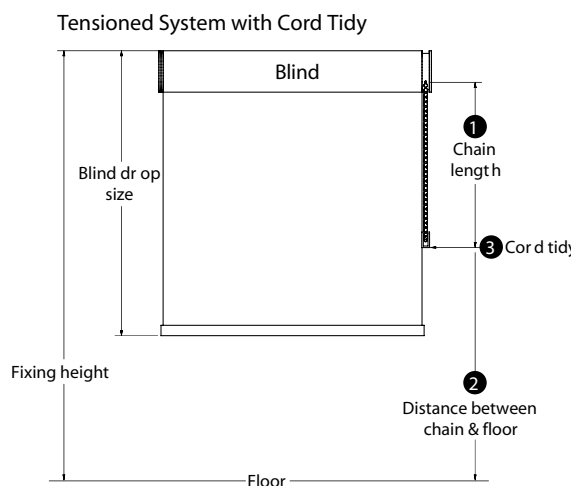

- ① If fixing height is unknown
 - Blind drop < 2.5 metres, the chain length can be < 1 metre.
 - Blind drop > 2.5 metres, the chain length must be drop of blind minus 1.5 metres.
- ② If fixing height known
 - All blind drop sizes, distance between floor and bottom of chain must be greater than 1.5 metres.
- ③ Cord tidy
 - Affix a cord tidy to the wall at the maximum distance possible from the blind control mechanism ensuring all operating cords are taut (chain no more than 50mm apart at entry/exit of cord tidy).