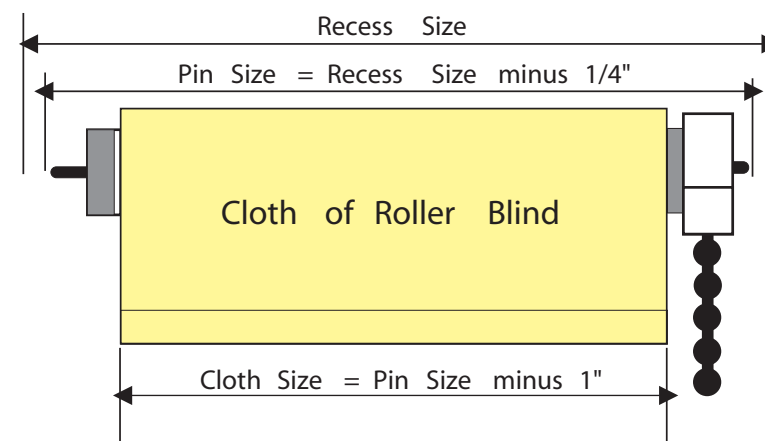

On standard finish blinds the braid or tassel will be placed across the stitching line.

Optional Extra Charges

1. Re-Covers - Roller Blinds with customers own fittings Deduct 10% from normal price for complete blind
  2. Roller blind repairs or alterations - Min charge £27.00
  3. Open Cassette Headbox (Vision Duo) with fabric insert - Add £22.50 per metre (Available in Black, White and Cream) **Minimum Charge £18.00**
  4. Contract Spec sidewinder on 40mm H/Duty barrel - Add £15.50 per blind (recommended for blinds over 72"/180cm wide)
  5. Duo Link System - Add £17.00 per new blind created
  6. Multi Link System - Add £10.00 per new blind created
2. Duo & Multi Link are only available on the 40mm contract system which is included in the above prices.
7. Silver or Gold metal chain for sidewinder - Free of charge optional extra
  8. Metal Extension Brkts & Shallow Fixing Brkts for standard 32mm system - Add £4.50 per blinds
  9. Plastic Bracket Cover (all colours) - Add £0.90 per blind
  10. The external round bottom bar prices can now be found on the trims chart
    Bars are available in Round White & Silver.
  11. Fully Framed Cassette Blackout System with side channels available. POA (Previously referred to as System 65 & System 85)
  12. Replacement Barrel/Mechanism/Brackets - £13.50 fixed cost plus £9/m