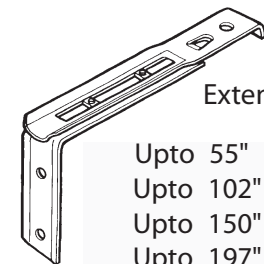

Standard Shallow Frame
Free of charge optional
extra.

Face Fix Bracket Options

Extension Face Fix

Upto 55"	£6.70
Upto 102"	£10.05
Upto 150"	£13.39
Upto 197"	£16.74

Vertical Blinds

April 2015 Retail

GROUP A 5" Slats are standard - for narrower 3.5" slats (as shown in pattern book) add 15% to 5" price