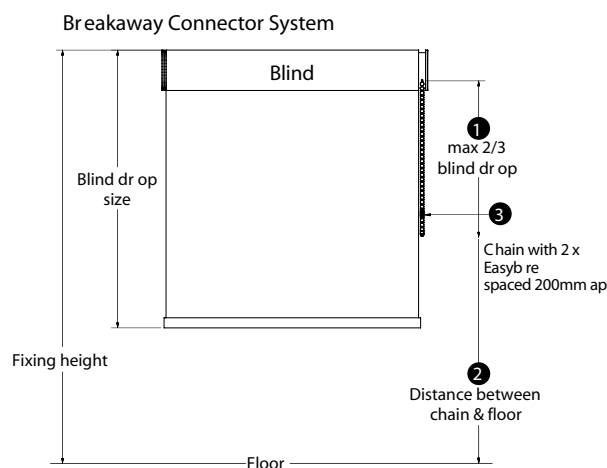

- ① If fixing height is unknown
 - Blind drop < 2.5 metres, the chain length can be < 1 metre.
 - Blind drop > 2.5 metres, the chain length must be drop of blind minus 1.5 metres.
- ② If fixing height known
 - All blind drop sizes, distance between floor and bottom of chain must be greater than 1.5 metres.
- ③ Cord tidy
 - Affix a cord tidy to the wall at the maximum distance possible from the blind control mechanism ensuring all operating cords are taut (chain no more than 50mm apart at entry/exit of cord tidy).