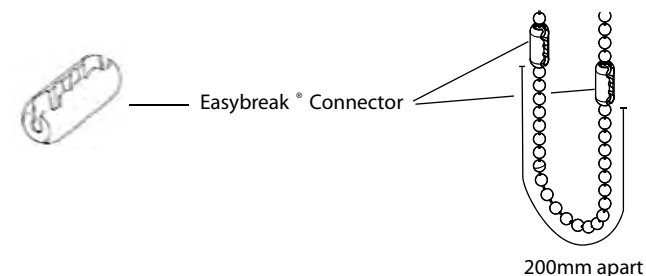

Child Safety - BS EN 13120 Guidelines for Window Blinds

The standards are applicable to all homes, all public buildings and any other premises where babies and young children aged 0 - 42 months are likely to have access or be present. Exceptions where the legislation may not apply are where internal blinds are installed in premises where children are unlikely to have access with examples being factories, laboratories, etc.

We can take orders where the fixing height is unknown, and as such will be providing products that meet the standard as stated in option ① for each type of operation control. If the fitting height is provided then blinds will be manufactured to the regulations stated in option ②

- ① If fixing height is unknown
  - Blind drop < 2.5 metres, the chain length can be < 1 metre.
  - Blind drop > 2.5 metres, the chain length must be drop of blind minus 1.5 metres.
- ② If fixing height known
  - All blind drop sizes, distance between floor and bottom of chain must be greater than 1.5 metres.
- ③ Cord tidy
  - Affix a cord tidy to the wall at the maximum distance possible from the blind control mechanism ensuring all operating cords are taut (chain no more than 50mm apart at entry/exit of cord tidy).

- ① If fixing height unknown
  - Blind drop < 2.5 metres, the chain length must be max 2/3 blind drop.
  - Blind drop > 2.5 metres, the chain length must be max 2/3 blind drop.
- ② If fixing height known
  - All blind drop sizes, distance between floor and bottom of chain must be greater than 0.6 metres.
- ③ Chain must be fitted with 2 x Easybreak connectors 200mm apart
  - Will break apart when excessive force is exerted on the chain.

Products under this category